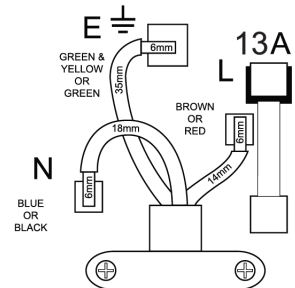

Heavy Duty Plug

Black 13A

• Material:	Thermoplastics
• Application:	Ideal for heavy duty applications.
• Voltage:	240V, VAC, 50Hz
• Max. load (Wattage):	13A: 3120 Watts, 240 Volts
• Features:	<ul style="list-style-type: none"> • Heavy duty construction • Rewireable • Impact resistant, sleeved pins • Manufactured to BS1363/A

Item No.	Colour	Fuse	Heigh (mm)	Width (mm)	Depth (mm)
EC4	Black	13A	54	50	48

Always fit the correct rated BS1362 replacement cartridge fuse for your appliance.
Follow the wiring instructions carefully.

The above information is given only as a guide, the user should ensure that the performance of the product is sufficient for application. The quoted values are average and should not be taken as maximum or minimum values for specific purposes. Beal UK cannot be held responsible for product failure unless full testing has been carried out. The user has to decide on the tapes suitability for their own applications.