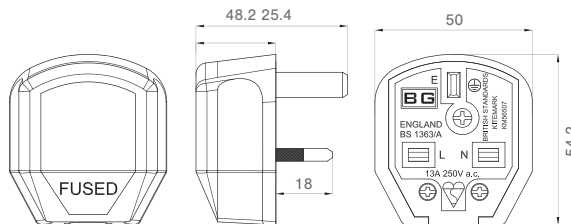

Heavy Duty Plug

Black 13A

• Material:	Thermoplastics
• Application:	Ideal for heavy duty applications.
• Voltage:	240V, VAC, 50Hz
• Max. load (Wattage):	13A: 3120 Watts, 240 Volts
• Features:	<ul style="list-style-type: none"> • Heavy duty construction • Rewireable • Impact resistant, sleeved pins • Manufactured to BS1363/A

Item No.	Colour	Fuse	Heigh (mm)	Width (mm)	Depth (mm)
EC4	Black	13A	54	50	48

Always fit the correct rated BS1362 replacement cartridge fuse for your appliance.
Follow the wiring instructions carefully.

The above information is given only as a guide, the user should ensure that the performance of the product is sufficient for application. The quoted values are average and should not be taken as maximum or minimum values for specific purposes. Beal UK cannot be held responsible for product failure unless full testing has been carried out. The user has to decide on the tapes suitability for their own applications.