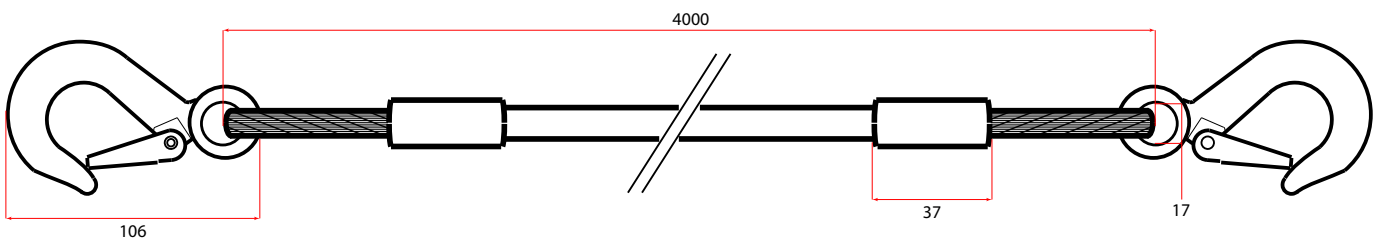

Tow rope and hooks

10mm x 4 m (13ft)

- **Material:**
 - Main body: Steel
 - Coating: Plastic
- **Colour:** Blue (coating)
- **Features:** Plastic coating to prevent fraying and damage to vehicles

| Item No. | Towing capacity (kg) | Lenght | Steel Braid Diameter (mm) | Plastic coating thickness (mm) | Hook lenght (mm) |
|----------|----------------------|----------|---------------------------|--------------------------------|------------------|
| ROP3 | 5000 | 4 m/13ft | 10 | 2 | 106 |